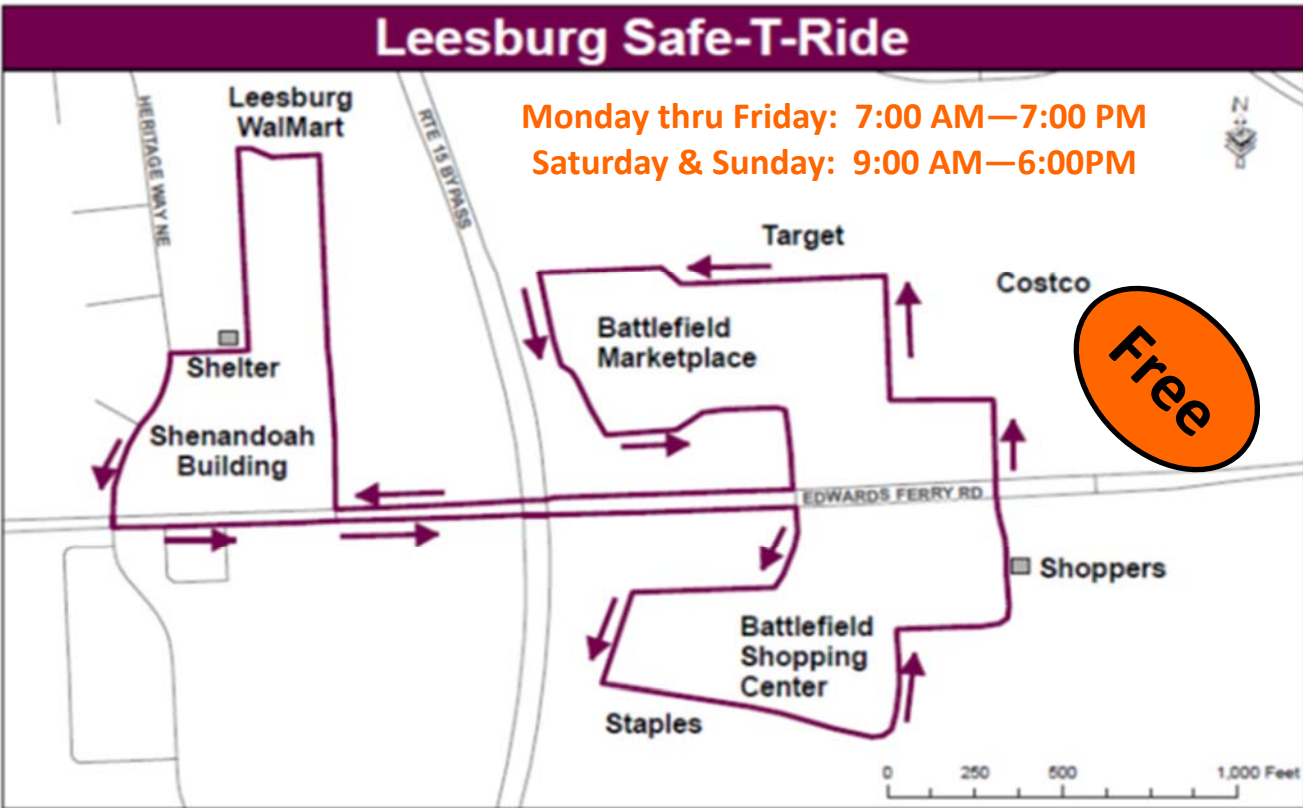

The bus will travel to all stops listed in the schedule above. Several of the stops have a determined/set arrival time. *The bus will arrive at all the other stops noted on the schedule sometime between the posted timed stops.

Service operates **weekdays only** with the exception of Route 57, Village at Leesburg, which provides service from 10am to 9pm on Saturday.

Contact Information:
Loudoun County Department of Transportation & Capital Infrastructure
571-258-3464
To view schedules visit www.loudoun.gov/bus

REVISED ROUTE

Local Bus Service

Leesburg Fixed Routes

Route 55
Route 56
Route 57

1. **Passenger Courtesies:**
2. When using cell phones, please be considerate, speak quietly.
   - No eating or drinking or food in open containers allowed on the buses.
   - No smoking allowed on the buses.
   - Headphones are encouraged for portable music and gaming devices.
   - Posted times on the schedule indicate arrivals and departures and are subject to traffic conditions. It is recommended to be at the bus stop a few minutes early.
   - Buses are equipped with bicycle racks.

Plus new Safe-T-Ride

Three fixed bus routes that travel within the Town of Leesburg:

- Exeter/Tuscarora
- Rust Library/Ida Lee/County Complex
- Village at Leesburg/Wegmans

Connecting to
Route 70 (7 to 7 on 7)
Route 40 (Purcellville Connector)

Schedule Effective September 1, 2014