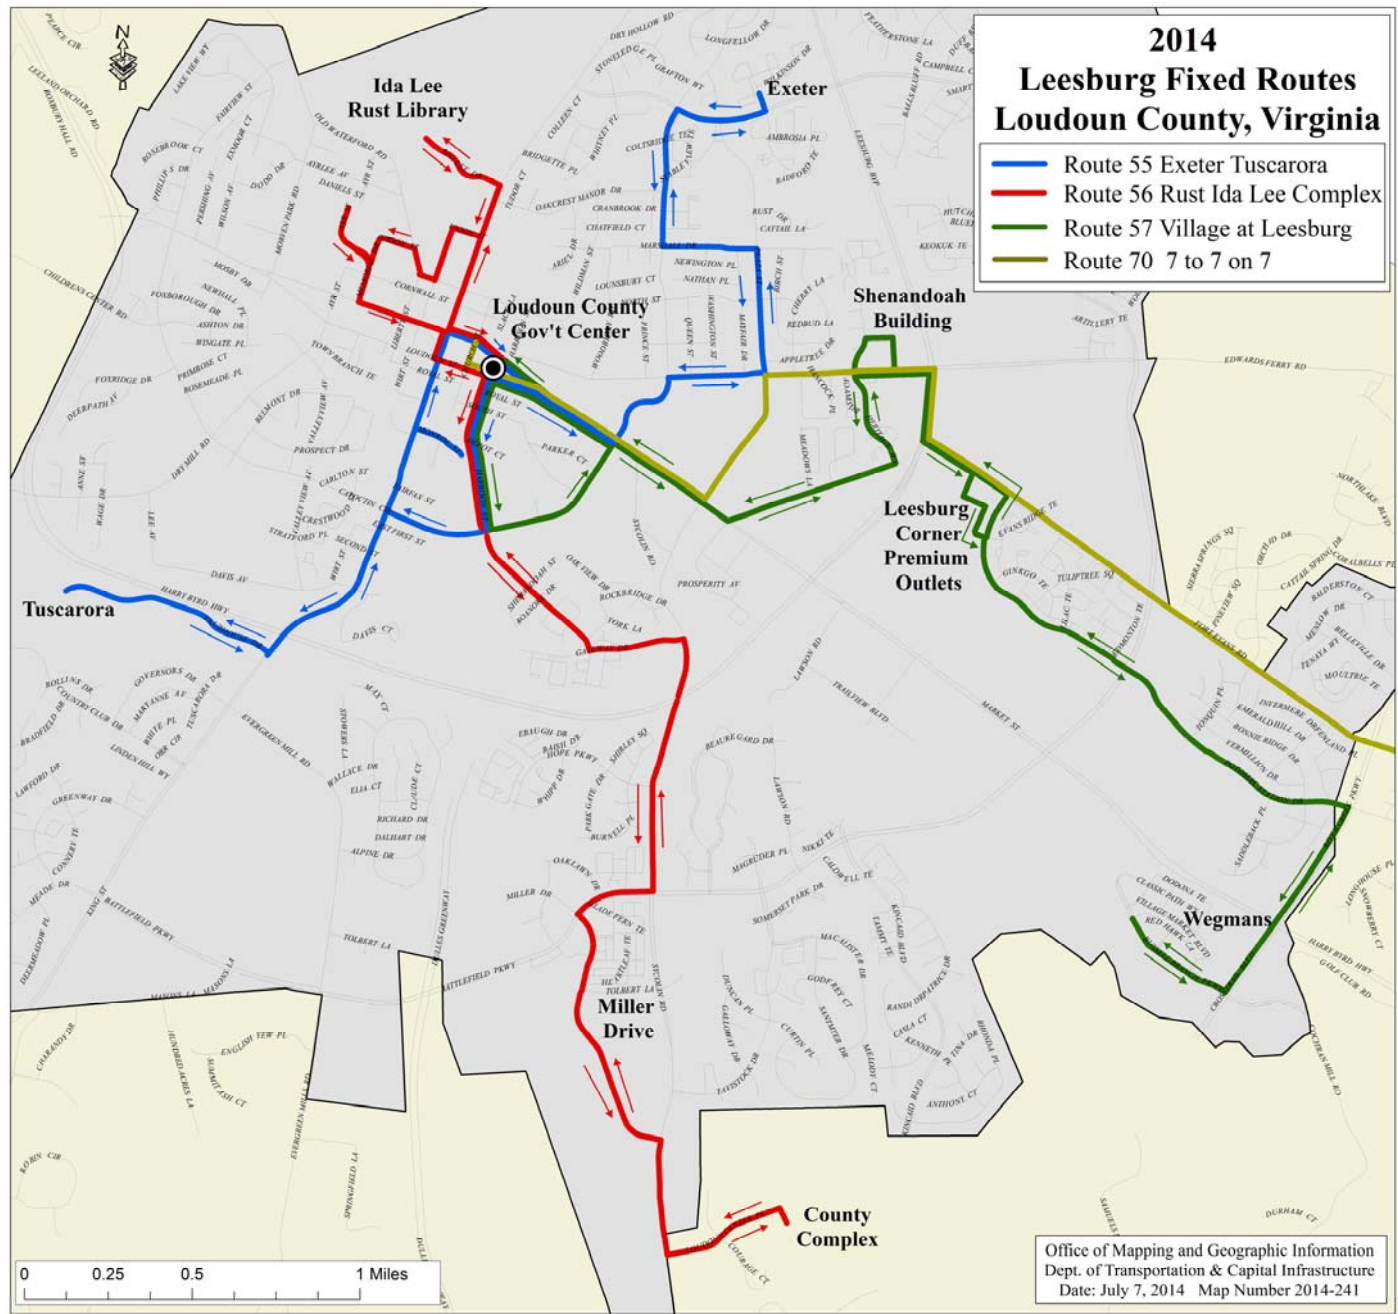

The bus will travel to all stops listed in the schedule above and below. Several of the stops have a determined/set arrival time. *The bus will arrive at all the other stops noted on the schedule sometime between the posted timed stops.

Route 56 - Rust Library/Ida Lee/County Complex - $1.00 exact change												
Loudoun County Government Center	7:00	8:00	9:00	10:00	11:00	12:00	1:00	2:00	3:00	4:00	5:00	6:00
Ida Lee Recreation Center	7:06	8:06	9:06	10:06	11:06	12:06	1:06	2:06	3:06	4:06	5:06	6:06
Rust Library—front door	7:08	8:08	9:08	10:08	11:08	12:08	1:08	2:08	3:08	4:08	5:08	6:08
Senior Center of Leesburg*												
INOVA Loudoun Hospital (Cornwall)	7:16	8:16	9:16	10:16	11:16	12:16	1:16	2:16	3:16	4:16	5:16	6:16
Loudoun County Government Center	7:22	8:22	9:22	10:22	11:22	12:22	1:22	2:22	3:22	4:22	5:22	6:22
Harrison Street*												
Gateway Dr/Bellemeade Apartments*	7:28	8:28	9:28	10:28	11:28	12:28	1:28	2:28	3:28	4:28	5:28	6:28
Miller Dr/Probation & Parole Office*												
Adult Detention Center*												
Loudoun Center Place*												
County Complex/County Garage	7:45	8:45	9:45	10:45	11:45	12:45	1:45	2:45	3:45	4:45	5:45	6:45
Loudoun Interfaith Relief/Miller Dr*												
Gateway Dr/Bellemeade Apartments*												
Loudoun County Government Center	8:00	9:00	10:00	11:00	12:00	1:00	2:00	3:00	4:00	5:00	6:00	7:00

Loudoun County Department of Transportation & Capital Infrastructure
1 Harrison St., SE, MSC 69, 4th Floor
Leesburg, VA 20175
1-877-465-2287
www.loudoun.gov/bus